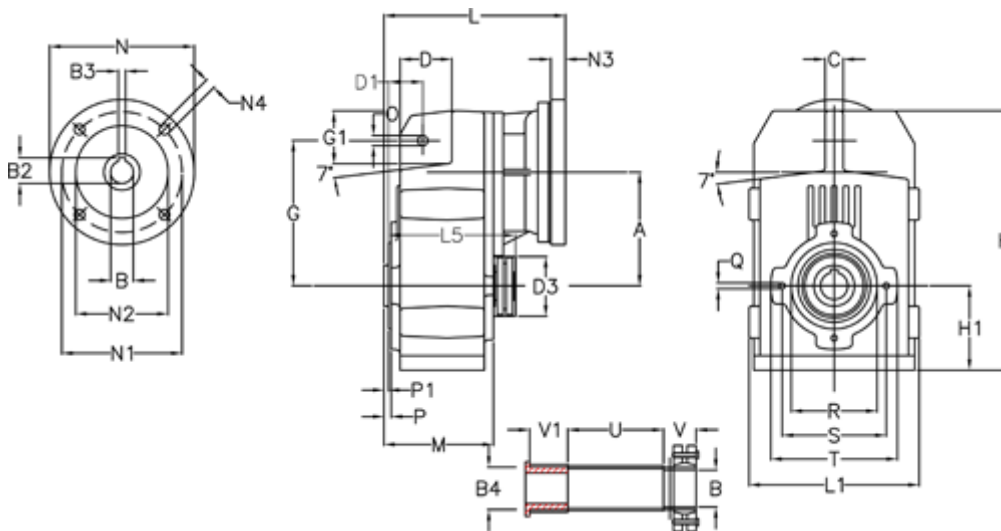

Article number: 29560501408935  
 Description: Shaft mounted gear  
 A512QF55-14-P90B5

## Measures

A = 211.30	D1 = 65.0	I5 = 222.0	P1	= 4.5	V = 6
B = 55	d3 = 120	M = 163.0	Q	= M12x19	V1 = 5
B1 = 24	G = 278	N = 200	R	= 180	
B2 = 27.3	G1 = 105.5	N1 = 165	S	= 215	
B3 = 8	H = 479.0	N2 = 130	T	= 250	
B4 = 55	H1 = 144.0	N4 = M10x20	Tightening torque Nm adapter bushing = 6.0		
C = 20	L = 287.5	O = 22	Tightening torque Nm shrink disc = 12.0		
D = 93.5	L1 = 273	P = 8.5	U	= 91.0	